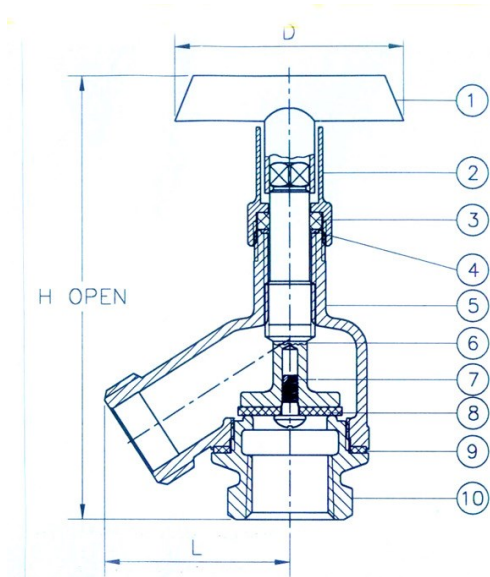

Brass Garden Valve With Loose Key Handle (GV-L)

FEATURES

- Heavy duty brass construction
- Full flow inlet and outlet
- 3/4" male hose connection
- Available with loose key handle or wheel handle
- Available in inverted configuration

DIMENSIONS

Item No.	Size	Dimension (mm)		
		L	H	D
GV-050L	1/2"	44.5	115	55
GV-075L	3/4"	44.5	115	55
GV-100L	1"	44.5	121	55

MATERIAL SPECIFICATION

No.	Parts	Materials
1	Elips Handle T-Handle	Zinc (Z30A)
2	Packing Nut	Brass (ASTM-UNS B16 C36000)
3	Packing	Graphite (LK 33 NAFG)
4	Washer	Stainless Steel (304)
5	Body	Brass (ASTM-UNS B584 C85710)
6	Stem	Brass (ASTM-UNS B584 C85710)
7	Seat Packing	Rubber NBR FN80 (4)
8	Seat Screw	Stainless Steel (304), Brass (ASTM-UNS B124 C37700)
9	Packing	Fibre "H"
10	Bonnet	Brass (ASTM-UNS B584 C85710)